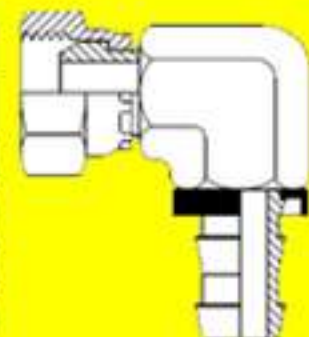

# Catford Push-On Hose Fittings to suit SAE 100 R6 Hose

Temperature Range : -40C to 100C

List Prices July 2022

Push-On Hose Fitting BSPT 60° Straight Male		
Part Number	Description	Price inc. GST
POMB-0402	1/4" Hose x 1/8" BSPT Straight Male	\$6.50
POMB-0404	1/4" Hose x 1/4" BSPT Straight Male	\$7.80
POMB-0604	3/8" Hose x 1/4" BSPT Straight Male	\$7.90
POMB-0406	1/4" Hose x 3/8" BSPT Straight Male	\$8.10
POMB-0606	3/8" Hose x 3/8" BSPT Straight Male	\$8.50
POMB-0608	3/8" Hose x 1/2" BSPT Straight Male	\$10.50
POMB-0806	1/2" Hose x 3/8" BSPT Straight Male	\$10.80
POMB-0808	1/2" Hose x 1/2" BSPT Straight Male	\$11.50
POMB-1208	3/4" Hose x 1/2" BSPT Straight Male	\$12.50
POMB-1212	3/4" Hose x 3/4" BSPT Straight Male	\$14.00

BSPT Male

Push-On Hose Fitting BSPP 60° Straight Female		
Part Number	Description	Price inc. GST
POFB-0406	1/4" Hose x 3/8" BSPT Straight Female	\$9.00
POFB-0604	3/8" Hose x 1/4" BSPT Straight Female	\$9.50
POFB-0606	3/8" Hose x 3/8" BSPT Straight Female	\$10.00
POFB-0608	3/8" Hose x 1/2" BSPT Straight Female	\$11.50
POFB-0806	1/2" Hose x 3/8" BSPT Straight Female	\$11.80
POFB-0808	1/2" Hose x 1/2" BSPT Straight Female	\$12.50
POFB-1212	3/4" Hose x 3/4" BSPT Straight Female	\$23.50
POFB-1616	1" Hose x 1" BSPT Straight Female	\$37.50

BSPP Female

Push-On Hose Fitting BSPP 60° Female 90° Elbow		
Part Number	Description	Price inc. GST
PO90B-0404	1/4" Hose x 1/4" BSPP Female 90° Elbow	\$19.50
PO90B-0606	3/8" Hose x 3/8" BSPT Female 90° Elbow	\$23.50
PO90B-0808	1/2" Hose x 1/2" BSPT Female 90° Elbow	\$30.50
PO90B-1212	3/4" Hose x 3/4" BSPT Female 90° Elbow	\$38.50